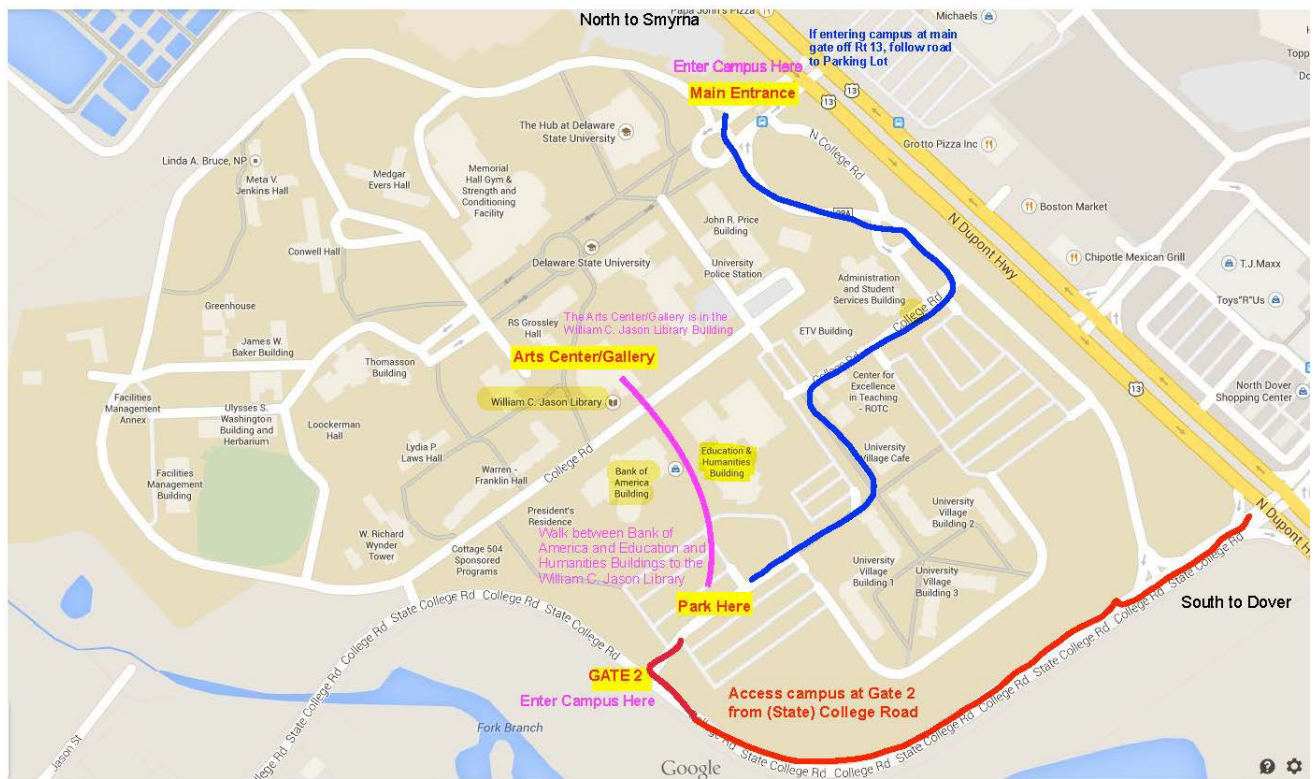

To walk from the parking lot to the Arts Center/Gallery, follow the **PINK** line on the map. The gallery is just within the main entrance of the Library.

**Note: Gate 2 may be closed at the discretion of the University**

#### Hours

Monday – Closed to public

Tuesday – 10:00am-4:00pm

Wednesday – 10:00am-6:00pm

Thursday, Friday – 10:00am-4:00pm

Saturday (3/1 and 3/8) – 12:00-4:00 pm

Sunday (3/9) – 12:00-4:00pm

*All dates are subject to change. Please call the Gallery in the event of inclement weather.*

## Delaware State University Campus Map

Visitors can enter at Main Entrance or Gate 2

Park in Lot 16, general parking

Walk to Arts Center/Gallery (located in the William C. Jason Library Building)