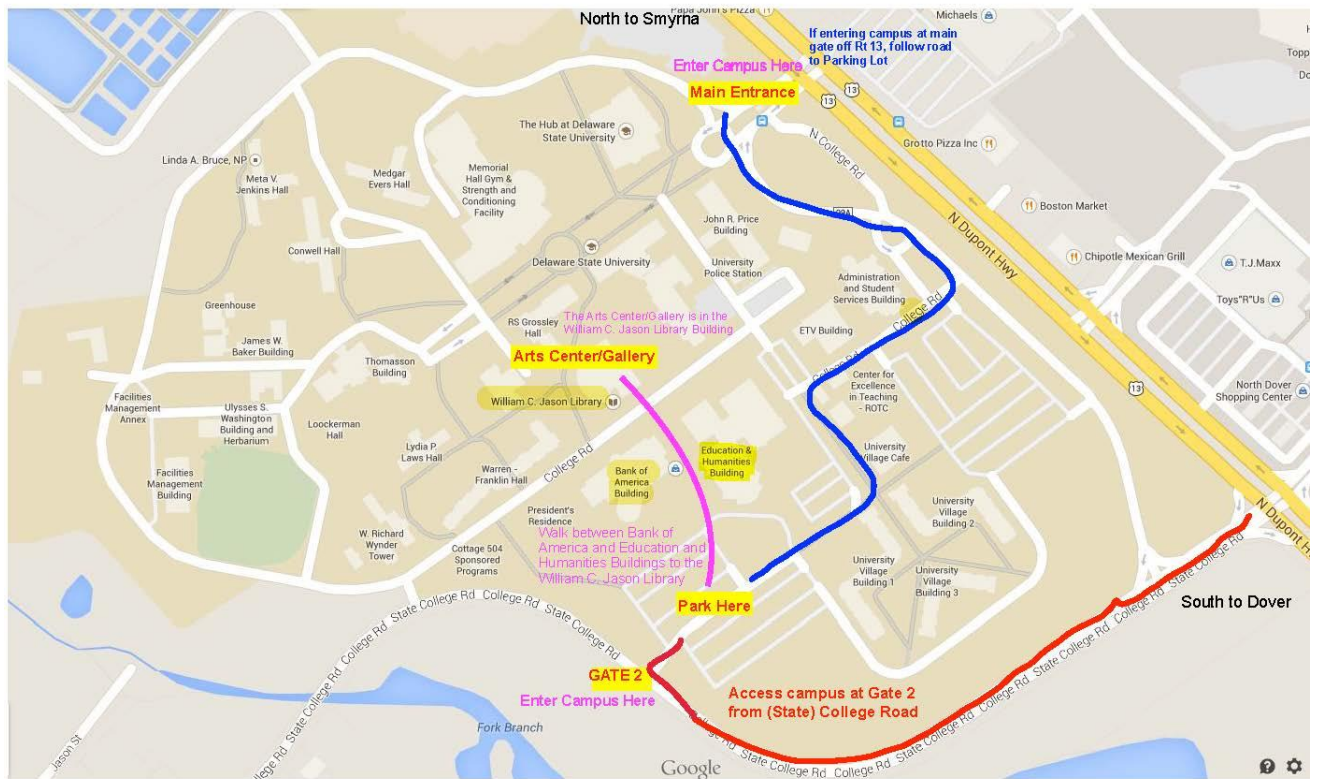

To access the Arts Center/Gallery follow the **PINK** line on the map. The gallery is just within the main entrance of the Library.

Note: Gate 2 may be closed at the discretion of the University

Artwork Drop-off – February 6 - 11, 2023 / **Artwork Pick-up** – March 13 - 18, 2023

Gallery Exhibition - February 21 - March 12, 2023

Hours

Monday – Closed to public

Tuesday – 10:00am-4:00pm

Wednesday – 10:00am-6:00pm

Thursday, Friday – 10:00am-4:00pm

Saturday (3/4 and 3/11) – 12:00-4:00 pm

Sunday (3/12) – 12:00-4:00pm

(All dates are subject to change. Please call the Gallery in the event of inclement weather.)

Delaware State University Campus Map

Visitors can enter at Main Entrance or Gate 2